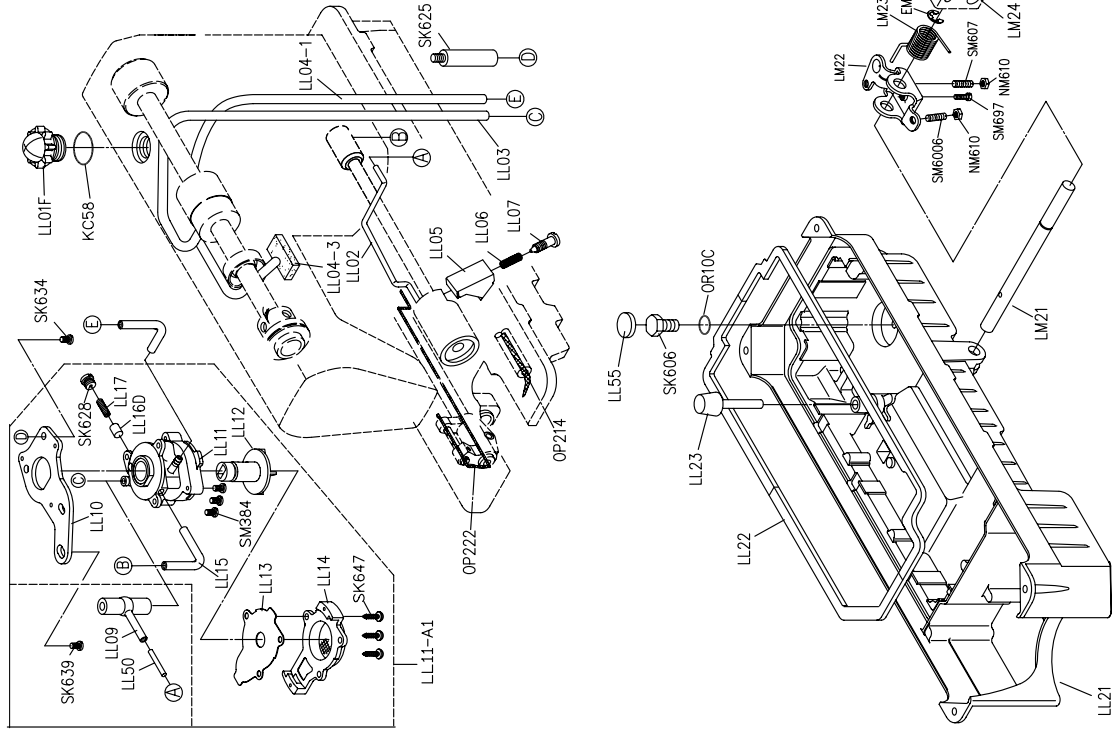

PARTS LIST FOR LL GROUP

PARTS LIST FOR LM GROUP